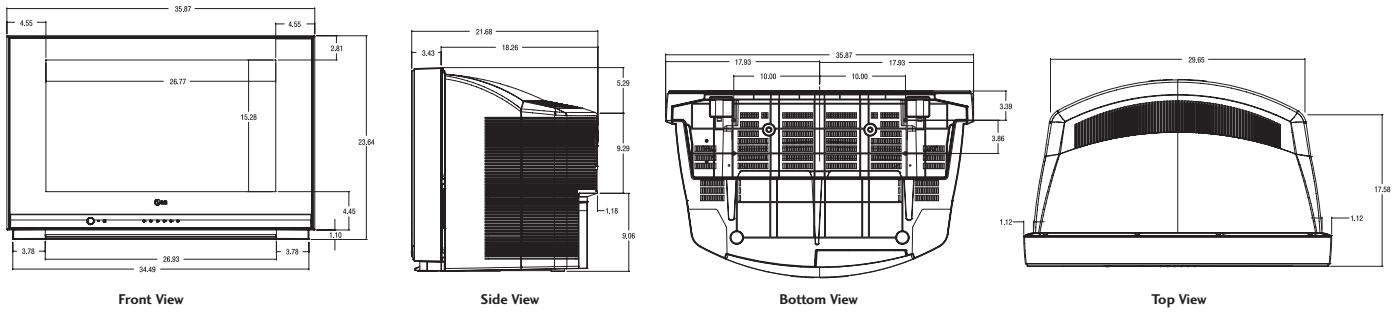

## DIMENSIONS

SCREEN SIZE	30"
Dimensions (H x W x D)	23.64" x 35.87" x 21.68"
Weight	1279 Lbs.

VIDEO ENHANCEMENTS	
CRT	30" Wide Flat
Display Format	1920 x 1080i
Horizontal/Vertical Scan Rate	15.75 kHz/60 Hertz
Integrated ATSC/NTSC	Yes
Open QAM Tuner	Yes
Dynamic Focus	Yes
Comb Filter	4H Comb Filter
Scan Velocity Modulation	Yes (Off/Low/High)
Color Temperature	Yes (Cool/Mid/Warm)
Auto Flesh Tone	Yes
DLTI/DCTI	Yes
Black/Blue Stretcher	Yes
White Level Compression	Yes
Advanced Ghost Canceler	Yes
Improved Weak Signal Performance	Yes (PVSB)
3:2 Cinema Correction	Yes
Aspect Ratio Correction	Normal, Wide, Horizon, Zoom1, Zoom2, Cinema Zoom
Manual Degaussing	Yes
Tilt Correction Control	Yes (Manual)
Picture User Control	Contrast/Brightness/Tint/Color/Sharpness
EZ Video	Custom, Normal, Movie, Sports, Video Game, Weak Signal, Day Light
LST-4100a Required	Yes (Sold Separately)